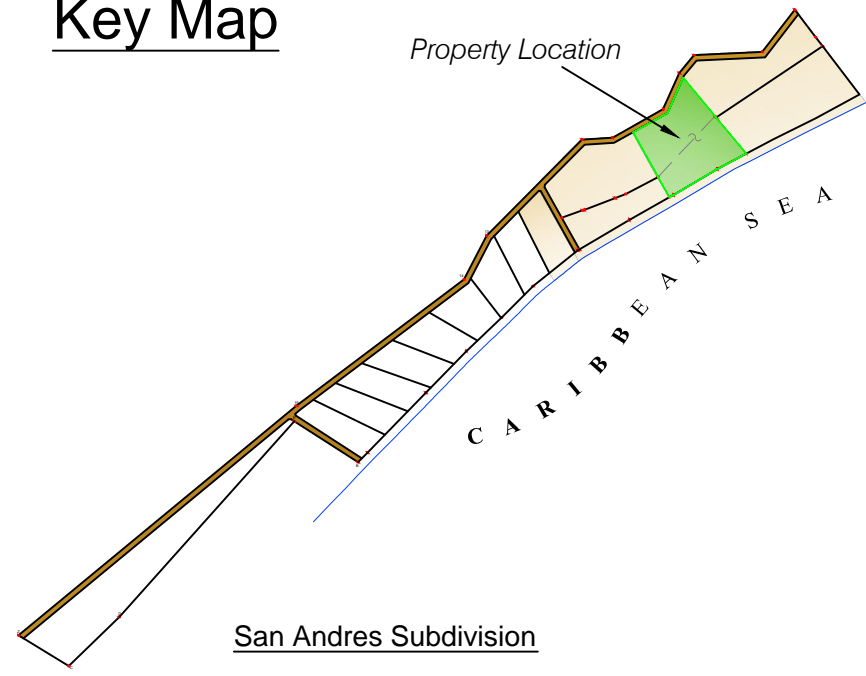

Key Map

Property Location

San Andres Subdivision

40' Access Road

Ramon Vasquez

66 Feet Beach Reserve

Santa Anna

(7.98 acres)

La Beliza

C A R I B B E A N S E A